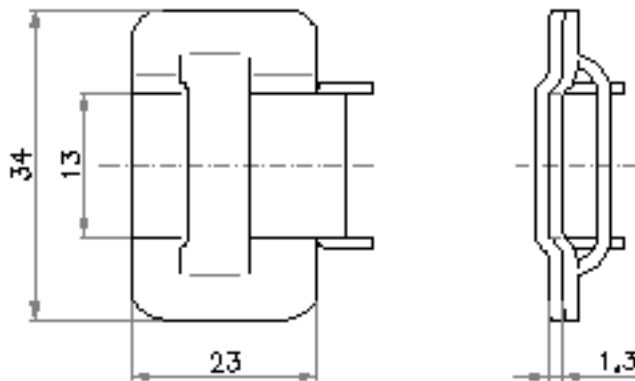

217212

**Loop for band 12,7 mm
Spona 12.7mm**

Weight: 0.01 kg / pcs.

SNAPSHOT

*picture is illustrative only

OTHER INFORMATION

LABEL	VALUE	DESCRIPTION
Permitted load	3,7 kN	