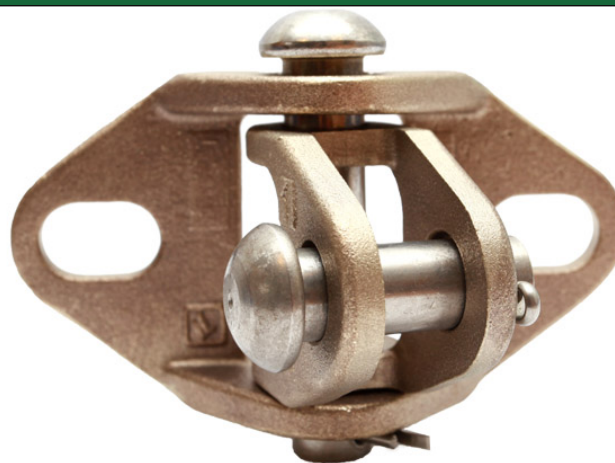

218237

Hinge horizontal 37/21mm for rope
Kardan horizontální s L37/21

Weight: 1.26 kg / pcs.

SNAPSHOT

*picture is illustrative only

PART	USED MATERIAL
Clevis	CuZn16Si4
Hinge	CuZn16Si4
Bolts	stainless steel
Split pin	A4

OTHER INFORMATION

LABEL	VALUE	DESCRIPTION
Permitted load	20 kN	
Connection pos. 1	hinge contact L37	