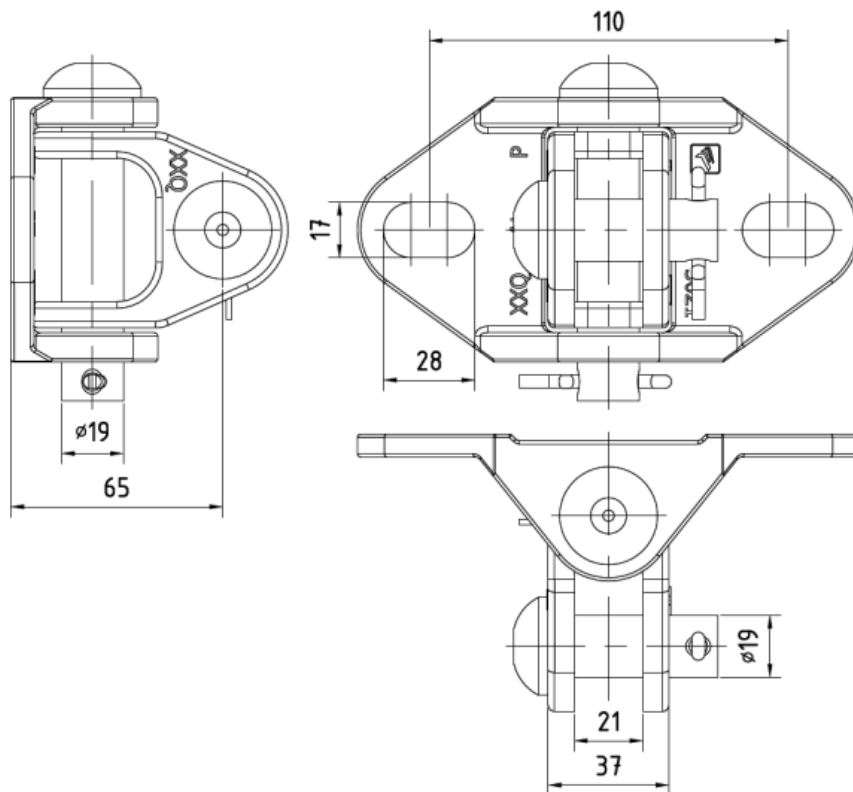

218237

Hinge horizontal 37/21mm for rope
Kardan horizontální s L37/21

Weight: 1.26 kg / pcs.

SNAPSHOT

*picture is illustrative only

PART	USED MATERIAL
Clevis	CuZn16Si4
Hinge	CuZn16Si4
Bolts	stainless steel
Split pin	A4

OTHER INFORMATION

LABEL	VALUE	DESCRIPTION
Permitted load	20 kN	
Connection pos. 1	hinge contact L37	