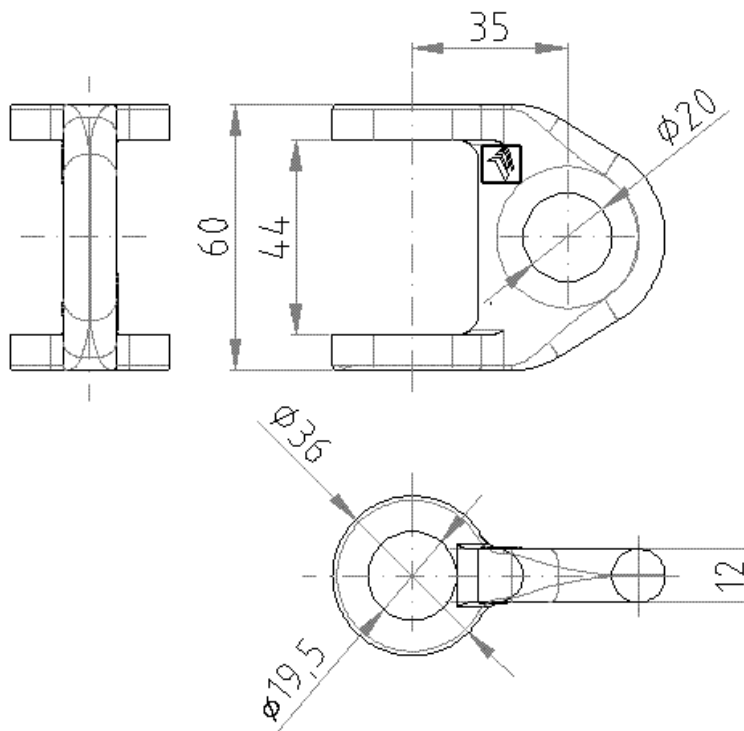

218450

Hinge contact with eye
Spojka do kardanu s okem

Weight: 0.23 kg / pcs.

SNAPSHOT

*picture is illustrative only

OTHER INFORMATION

LABEL	VALUE	DESCRIPTION
Breaking load	60 kN	