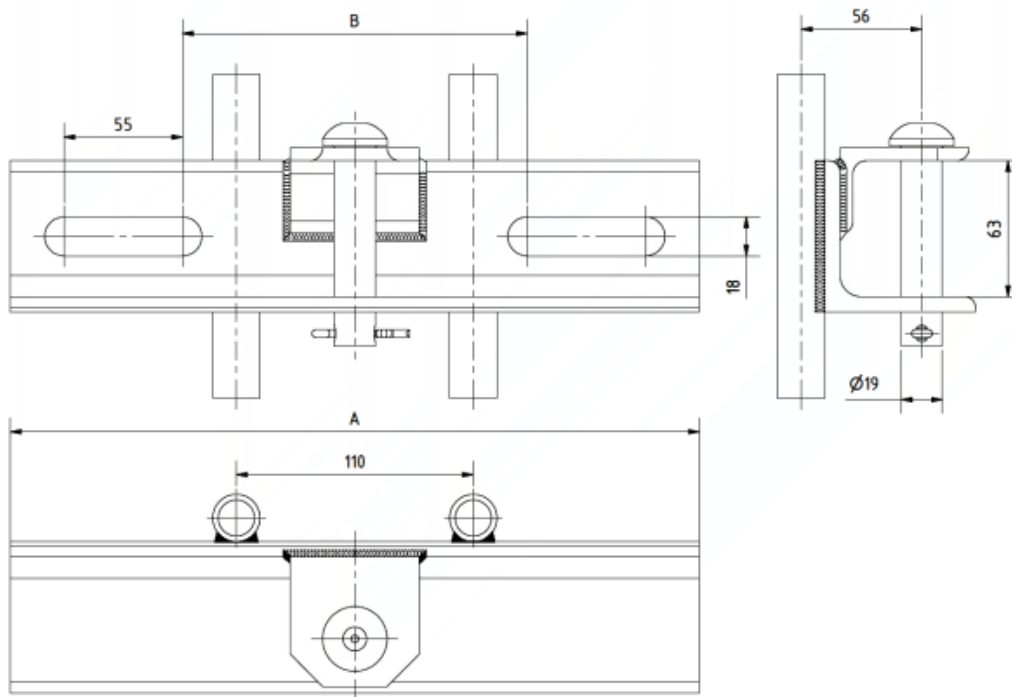

218600
Single bracket for round mast 150-250 diameter
Lišta s jedním epem na kulatý stožár pr. 150-250 mm

DIMENSIONS

A	320 mm
B	160 mm

Weight: 3.00 kg / pcs.

PART
USED MATERIAL

Bolt	stainless steel
Angle profile	steel hot-dip galvanized
Split pin	A4

SNAPSHOT

*picture is illustrative only