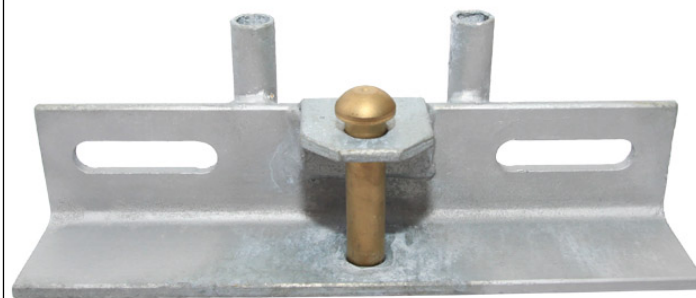

218600
Single bracket for round mast 150-250 diameter
Lišta s jedním epem na kulatý stožár pr. 150-250 mm

DIMENSIONS

A	320 mm
B	160 mm

Weight: 3.00 kg / pcs.

PART
USED MATERIAL

Bolt	stainless steel
Angle profile	steel hot-dip galvanized
Split pin	A4

SNAPSHOT

*picture is illustrative only