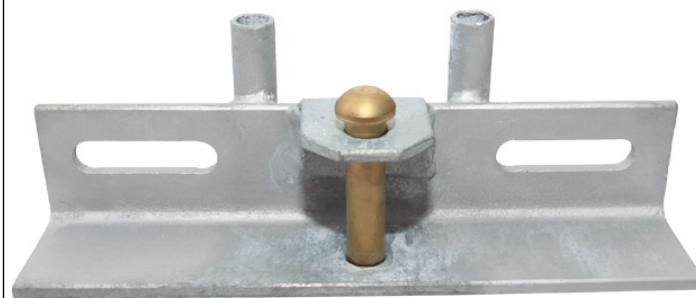

218610
Single bracket for round mast 220-330 diameter
Lišta s jedním epem na kulatý stožár pr. 220-330 mm

DIMENSIONS

A	400 mm
B	240 mm

Weight: 3.50 kg / pcs.

PART
USED MATERIAL

Bolt	stainless steel
Angle profile	steel hot-dip galvanized
Split pin	A4

SNAPSHOT

*picture is illustrative only