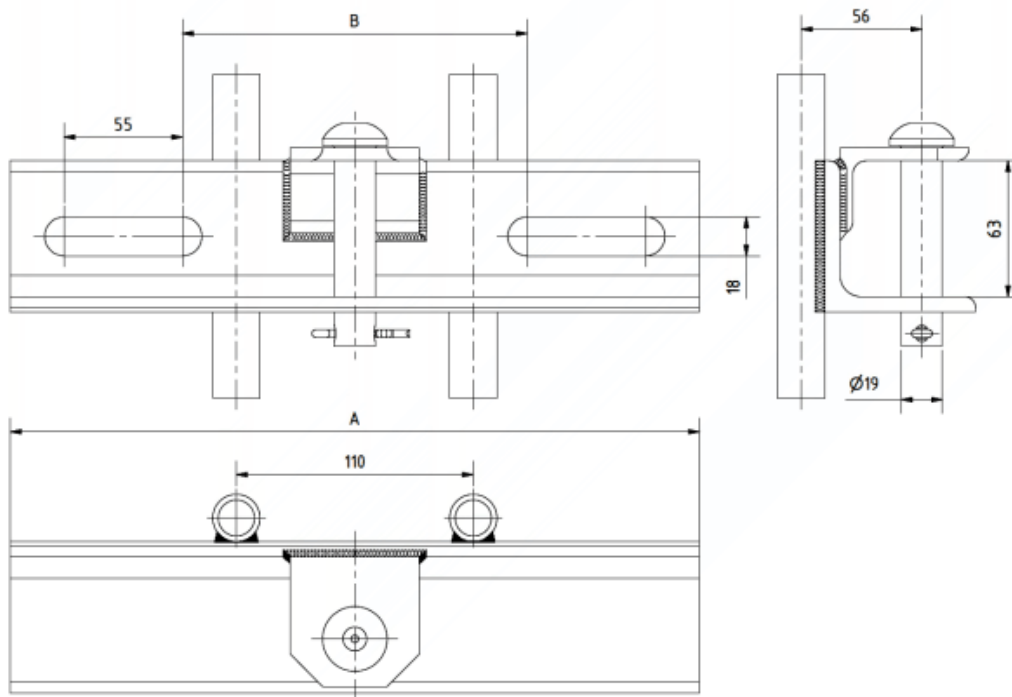

218610
Single bracket for round mast 220-330 diameter
Lišta s jedním epem na kulatý stožár pr. 220-330 mm

DIMENSIONS

A	400 mm
B	240 mm

Weight: 3.50 kg / pcs.

PART
USED MATERIAL

Bolt	stainless steel
Angle profile	steel hot-dip galvanized
Split pin	A4

SNAPSHOT

*picture is illustrative only