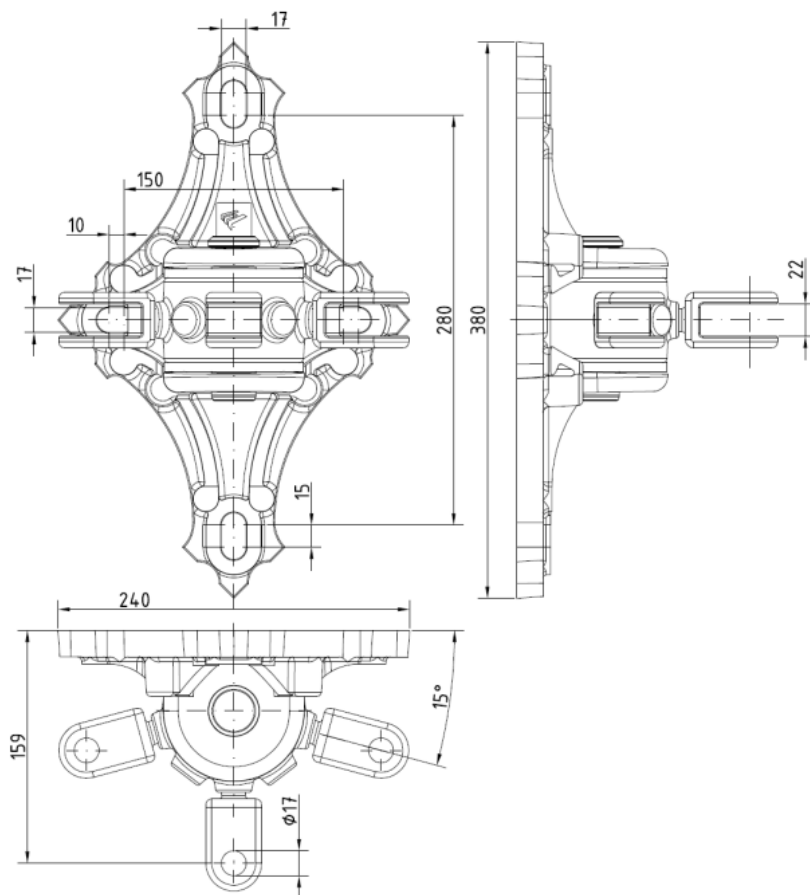

218520 N

Special vertical hinge on the wall for rope (special ancient design for city centers), CrNi

Záv s historický na ze vertikální - komplet s vidli kami, CrNi

PART	USED MATERIAL
Body	steel CrNi
Bolt	stainless steel
Clevis	steel CrNi
Silentblock	rubber

SNAPSHOT

*picture is illustrative only