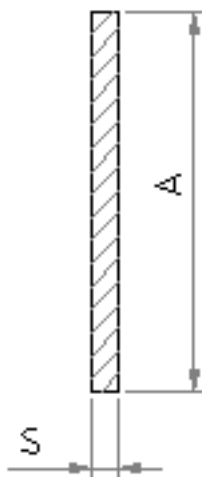

217112
**Punch lock band A2 12,7 x 0,75 mm [1kg=cca 10.53m]
 Pásek nerez 12,7x0,75 mm [1kg=cca 10.53m]**

DIMENSIONS

A	12,7 mm
S	0,75 mm

Weight: 0.10 kg / m

PART
USED MATERIAL

Body	stainless steel
------	-----------------

SNAPSHOT

*picture is illustrative only

OTHER INFORMATION

LABEL	VALUE	DESCRIPTION
Breaking load	5,7 kN	

NOTES
Punch lock is in disks approx. 12 kg = cca 130m