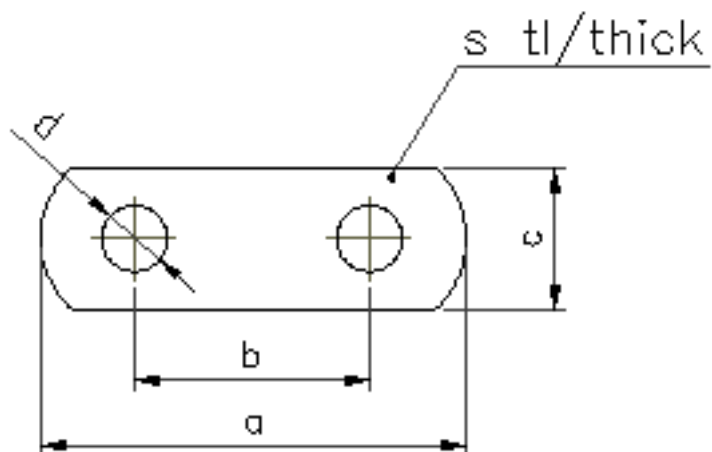

211114

Two-hole link 14
Lašna rovná 14x100 nerez

DIMENSIONS

a	101 mm
b	61 mm
c	30 mm
d	14 mm
s	4 mm

Weight: 0.08 kg / pcs.

PART

Body

USED MATERIAL

stainless steel

SNAPSHOT

*picture is illustrative only

OTHER INFORMATION

LABEL	VALUE	DESCRIPTION
Permitted load	5,0 kN	