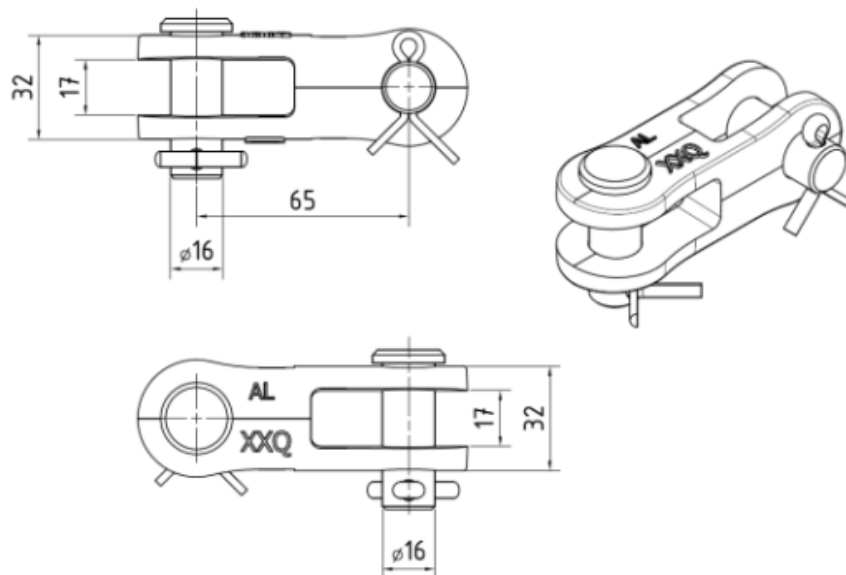

**212436 A**
**Twin cross shackle with pins 16 mm (BzAI)  
 Křížová vidlice s špičky 16 mm (BzAI)**

Weight: 0.52 kg / pcs.

**SNAPSHOT**

\*picture is illustrative only

**OTHER INFORMATION**

LABEL	VALUE	DESCRIPTION
Permitted load	30 kN	