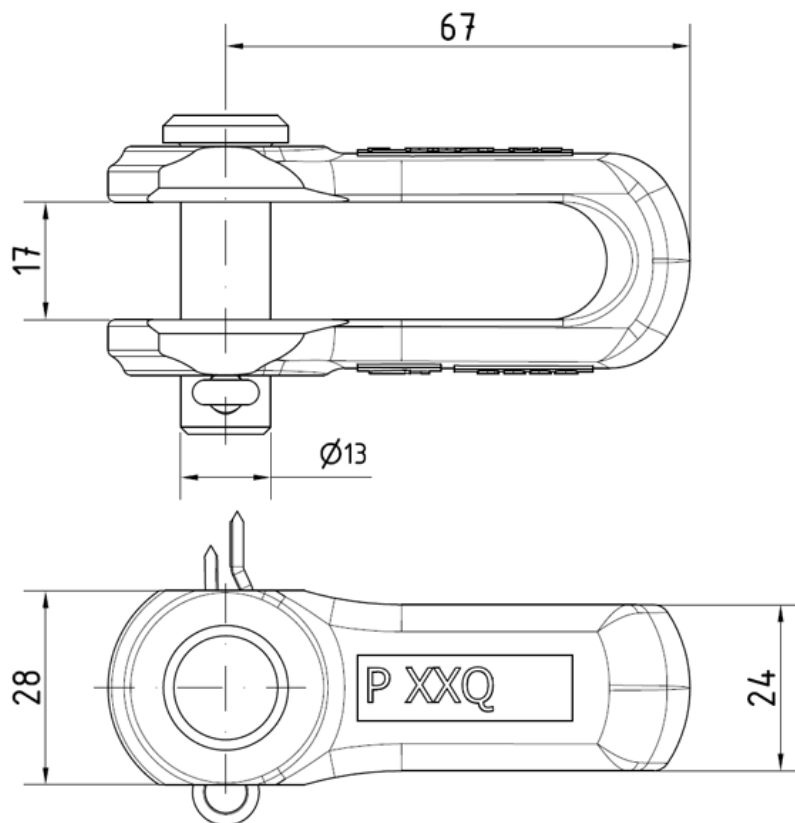

211723 R
Trigger bow (with bolt 13mm) for eye with M12
T men s šepem pr.13 mm pro oko s M12

DIMENSIONS

d	13 mm
---	-------

Weight: 0.28 kg / pcs.

PART
USED MATERIAL

Bow	CuZn16Si4
Bolt	stainless steel
Split pin	A4

SNAPSHOT

*picture is illustrative only

OTHER INFORMATION
LABEL
VALUE
DESCRIPTION

Permitted load

10 kN