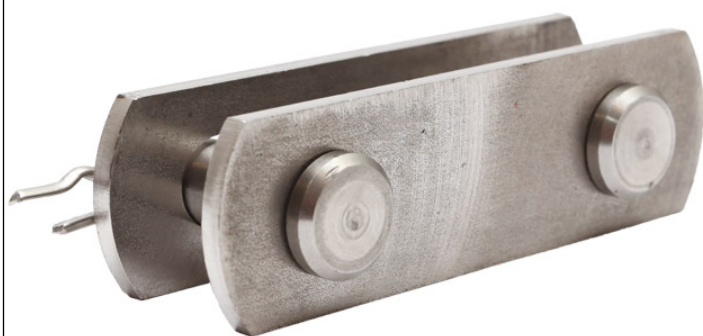

211313
Two-pin clevis link with bolts 13
Spojka rovná nerez s špičky pr.13

DIMENSIONS

a	61 mm
d	13 mm
B	23 mm

Weight: 0.26 kg / pcs.

PART
USED MATERIAL

Body	stainless steel
Bolts	stainless steel
Split pins	A4

SNAPSHOT

*picture is illustrative only

OTHER INFORMATION

LABEL	VALUE	DESCRIPTION
Permitted load	10 kN	