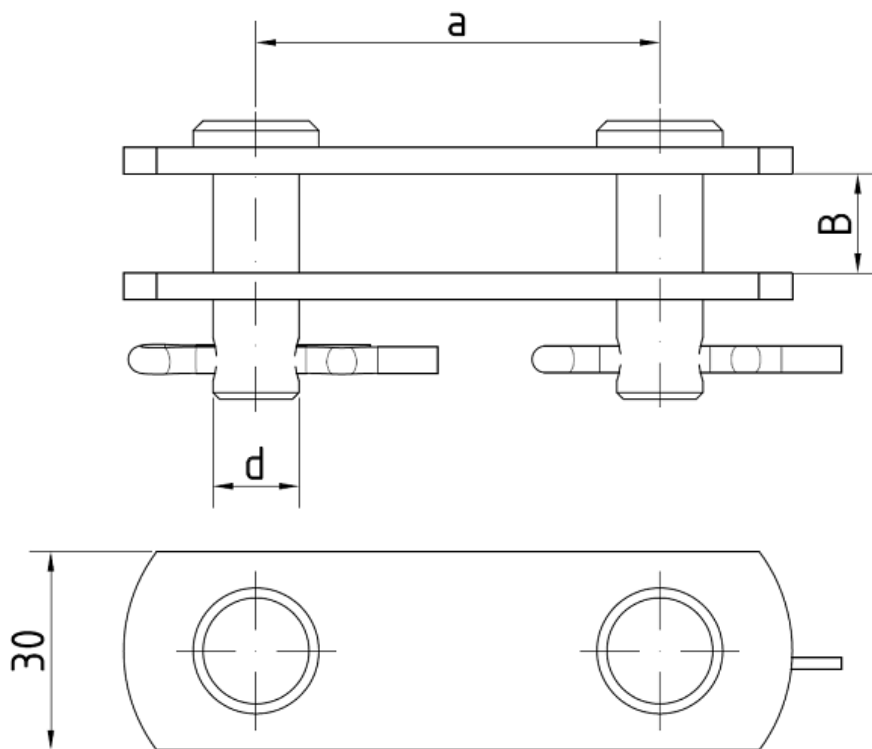

211313
Two-pin clevis link with bolts 13
Spojka rovná nerez s špičky pr.13

DIMENSIONS

a	61 mm
d	13 mm
B	23 mm

Weight: 0.26 kg / pcs.

PART
USED MATERIAL

Body	stainless steel
Bolts	stainless steel
Split pins	A4

SNAPSHOT

*picture is illustrative only

OTHER INFORMATION

LABEL	VALUE	DESCRIPTION
Permitted load	10 kN	