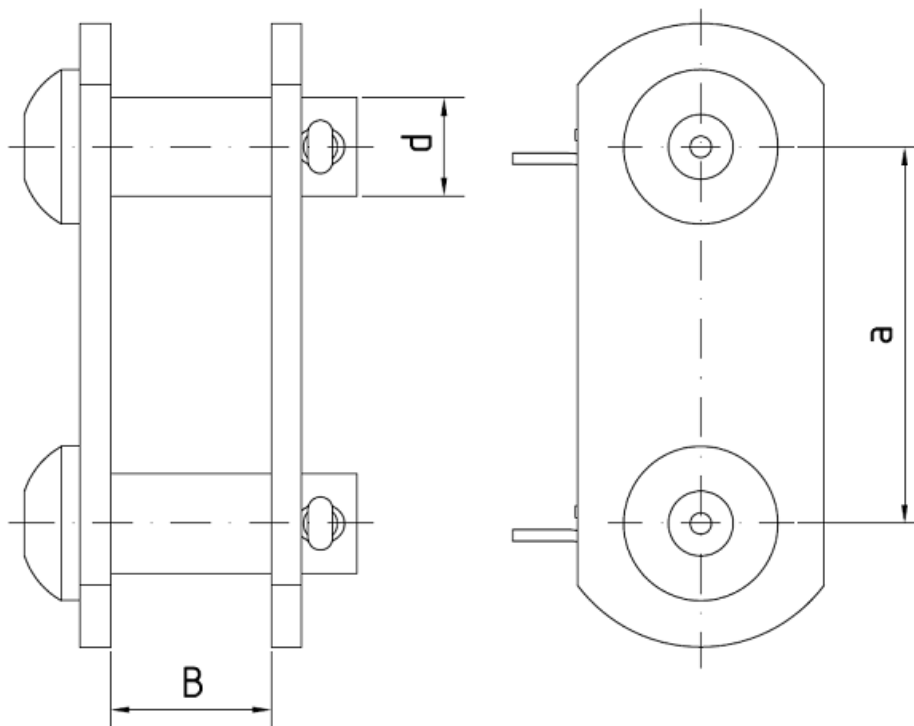

211316

Two-pin clevis link with bolts 16
Spojka rovná nerez s špičky pr.16

DIMENSIONS

a	61 mm
d	16 mm
B	26 mm

Weight: 0.47 kg / pcs.

PART
USED MATERIAL

Body	stainless steel
Bolts	stainless steel
Split pins	A4

SNAPSHOT

*picture is illustrative only

OTHER INFORMATION

LABEL	VALUE	DESCRIPTION
Permitted load	20 kN	