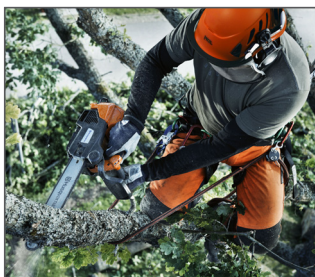

T540 XP®

Husqvarna T540 XP® is designed for the high-end top handle saw segment, targeting professional customers like full pro arborists, landscapers, garden contractors and utility services who need excellent performance in combination with the best ergonomics.

AUTOTUNE

AutoTune gives optimal engine performance throughout automatic engine setting. No time spent on carburettor adjustments. It compensates for different fuels, altitude, humidity, temperature and clogged air filter.

BELT EYE LET

Makes it quick and easy to connect the saw to the climbing harness.

Features

- The light and strong TechLite™ bar makes the saw easier to manouvre.
- Auto return stop switch for easy starting
- Less filter cleanings with Air Injection
- The flip-up tank cap is easy to open.
- LowVib® sparing the user's arms and hands
- Quick-release air filter
- Adjustable chain oil pump
- Quick and easy chain adjustment
- Magnesium crankcase designed for professional use
- Easy to maintain with snap locked filter cover
- Good visibility hand guard
- Fuel level window
- Fuel pump for easy starting
- Increased safety, inertia activated chain brake

Technical data

Cylinder displacement	37.7 cm ³ / 2.3 cu.inch
Power output	1.8 kW
Maximum power speed	10200 rpm
Maximum recommended engine speed	14200 rpm
Idling speed	3000 rpm
Spark plug	NGK CMR6H
Electrode gap	0.5 mm / 0.02 "
Air filter type	Nylon 80μ
Oil tank volume	0.2 lit / 0.42 US pint
Oil pump type	Adjustable flow
Oil pump capacity	3-9 ml/min
Equivalent vibration level (ahv, eq) front / rear handle	3.1/3.2 m/s ²
Sound pressure level at operators ear	104 dB(A)
Sound power level, guaranteed (LWA)	116 dB(A)
Chain pitch	3/8"
Recommended bar length, min-max	30-40 cm / 12"-16"
Chain speed at max power	19.4 m/s / 63.65 fts
Chain gauge	0.05 "
Weight (excl. cutting equipment)	3.7 kg / 8.16 lbs